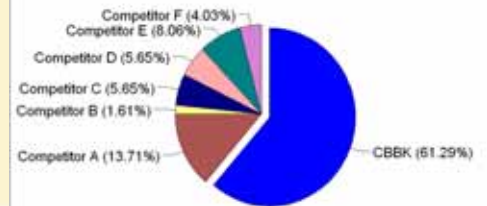

West Mead

Residential List Share: 2005

Vernon/Union

Residential List Share: 2005

Conneaut Lake

Residential List Share: 2005

Pymatuning Area

Residential List Share: 2005