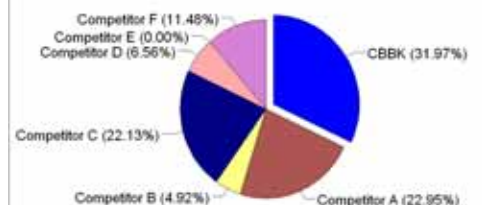

West Mead

Residential List Share: 2005

Vernon/Union

Residential List Share: 2005

Conneaut Lake

Residential List Share: 2005

Pymatuning Area

Residential List Share: 2005